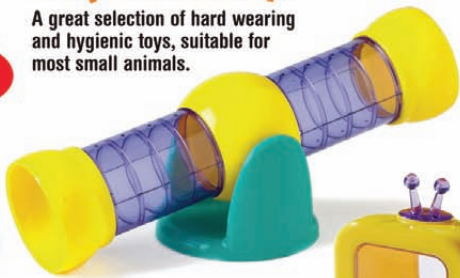

**CLASSIC**  
for  
*Small Pets*

4031 **PACK: 6 units** ▼

**Igloo Glitter House**  
Mixed pack of 3 colours.  
Colour label attached.  
Diameter: 120mm

**NEW**

Other colours

**PLAY-TIME TOYS**  
**Tough Plastic Toys**

A great selection of hard wearing and hygienic toys, suitable for most small animals.

▲ **0874 PACK: 4 units**

**See-Saw**

Swing ticket attached.  
Size: 270mm Long

▶ **0872 PACK: 4 units**

**TV Time**

Swing ticket attached.  
Size: 125mm.

▲ **0998 PACK: 6 units**

**Fun Car Assortment**

Swing ticket attached.  
Size: 150mm.

▼ **0999 PACK: 6 units**

**Fruity House Assortment**

Swing ticket attached.  
Size: 100mm - 140mm.

**Vinyl Fun Toys!**

Hours of fun for our little friends. Tough and strong. Easy to clean.